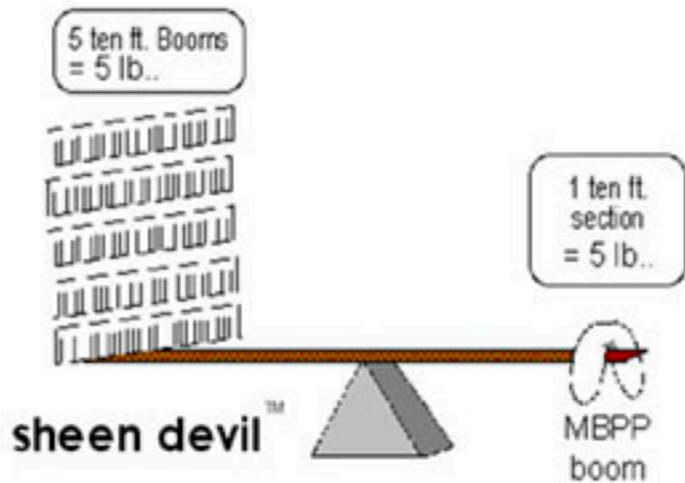

# sheen devil™

SUPER BUOYANT OIL and SHEEN BOOM

ALL MYCELX PRODUCTS ARE INFUSED WITH OUR PATENTED MYCELX TECHNOLOGY

The sheen devil is the only sheen scavenger that will work forever and never get wet. sheen devils patented chemistry enables it to reside high upon the oil / water interface giving it maximum exposure to sheen. sheen devil instantly attaches to freshly spilled oil preventing weathering, and the formation of tailballs and sheen. sheen devil is available in 10 ft. interconnectable lengths, 4 per box.

## Test Results

### AREA COVERED PER UNIT WEIGHT

sheen devil has 5x the Surface Area at 1/5 the weight of conventional booms.