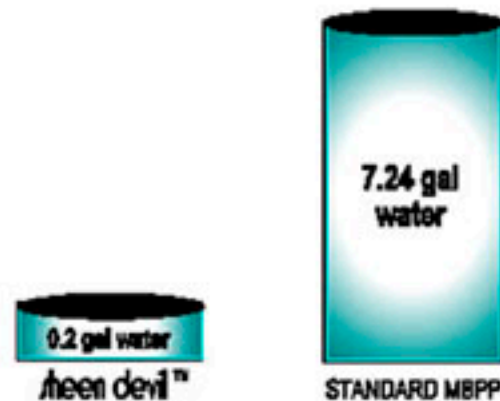

WATER DRAG-OUT

100g oil removed from 100 ft² area
Two hour water dwell time

sheen devil drags out over 3500% less water than standard MBPP booms under the above conditions.

Benefits

- Instantly attaches to oil
- Virtually zero water dragout reducing waste generation
- Prevents weathering and separation on contact
- sheen devil is triboelectrically inactive and will not generate static charge
- Environmentally safe