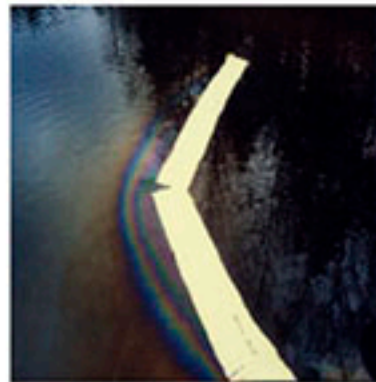

# sheen devil™

SUPER BUOYANT OIL and SHEEN BOOM

ALL MYCELX PRODUCTS ARE INFUSED WITH OUR PATENTED MYCELX TECHNOLOGY

The sheen devil is the only sheen scavenger that will work forever and never get wet. sheen devils patented chemistry enables it to reside high upon the oil / water interface giving it maximum exposure to sheen. sheen devil instantly attaches to freshly spilled oil preventing weathering, and the formation of tailballs and sheen. sheen devil is available in 10 ft. interconnectable lengths, 4 per box.

### AREA COVERED PER UNIT WEIGHT

sheen devil has 5x the Surface Area at 1/5 the weight of conventional booms.

### WATER DRAG-OUT

100g oil removed from 100 ft<sup>2</sup> area  
 Two hour water dwell time

sheen devil drags out over 3500% less water than standard MBPP booms under the above conditions.

## Benefits

- Instantly attaches to oil
- Virtually zero water dragout reducing waste generation
- Prevents weathering and separation on contact
- sheen devil is triboelectrically inactive and will not generate static charge
- Environmentally safe